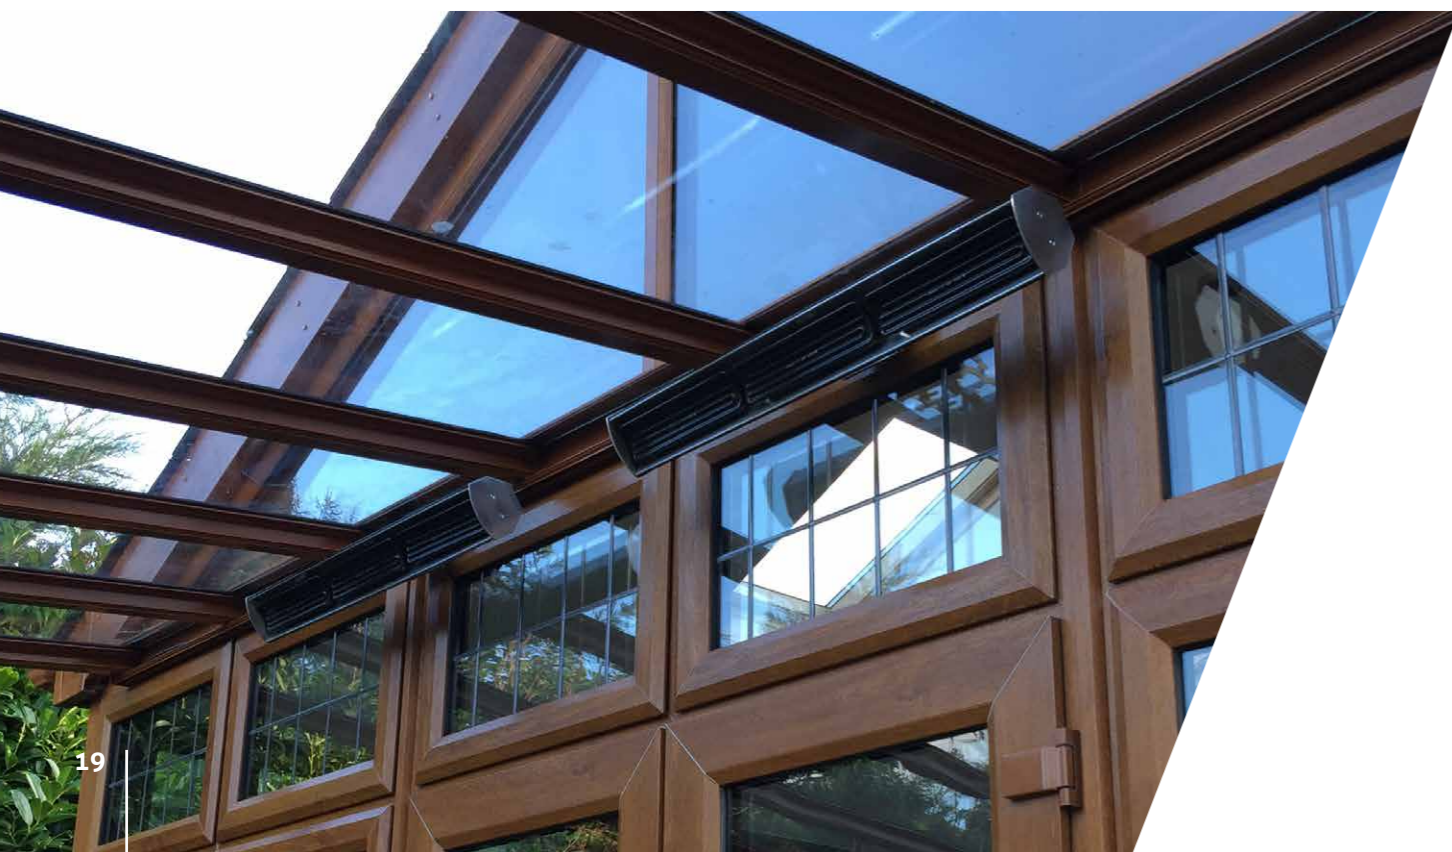

Heating

Infrared Outdoor Heaters

The infrared wall mounted heaters have ceramic elements that are designed to gently warm adults and children whilst outdoors under a covered structure such as a canopy using Far Infrared technology which is completely harmless and contains no ultraviolet radiation or fumes.

The heaters also do not emit noise and provide a gentle heat similar to the feeling of the winter sun.

Your customers can enjoy keeping warm outside without feeling too hot and without experiencing any unsightly glare.

The ceramic plates generate heat quickly and reach their full operating temperature within less than 10 minutes.

Each unit is supplied with a 5 year warranty and require no maintenance. They are CE certified and carries the UL safety recognition (file no. E214574) when installed by an approved electrician.

Size:

Available with 2 or 3 heated elements to create medium or large heated areas with a choice of different power outputs.

Reflex Glass Heaters

A powerful, waterproof short-wave heater (IR-A) with a tinted, ceramic-glass front that provides instant heat in all outdoor areas. The heaters include brackets for wall and ceiling mounting however, they are available with a frame for ceiling installation.

Available with Dimmer and Remote

Modular Heaters & LED Lights

Our unique modular heaters and LED Lights offer individual combinations for every project.

They compliment all our canopies, verandas and awnings, are easy to install and waterproof.

Combine single modules or standard sets to every desired colour and length – 10, 20, 30, 50 or 100m.

Choose from our standard colours pure white (9010), Black (9005) and anthracite (7016) or with a supplementary charge for an individual colour of your choice.