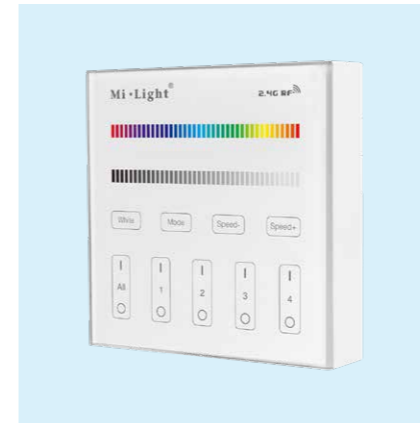

4 Channel Remote Control

Battery operated this gives you the facility to select which lighting colour is your preference from the RED, Green, Blue and White options. It also has a thumb wheel which allows you to sequence through the various colours. Using this remote also allows you to increase and dim the lighting to suit your choice.

SMART Receiver

Upgrade to the smart receiver which gives you the facility to operate your lighting from a Remote Control, Your Phone or Alexa!

RGBW Lighting Strip

The LED strip is Red, Green, Blue and White and every colour in between. The Power Consumption is 18W per metre. So, whatever the total length of your RGBW strips then multiply by 18 and you have the total wattage required to adequately power your system.

4 Channel Wireless Wall Switch Control

For ultimate control, upgrade to the 4 Channel Wireless Wall Switch enabling you to operate all the lighting features, changing colours and light brightness all from a touch pad on your wall.