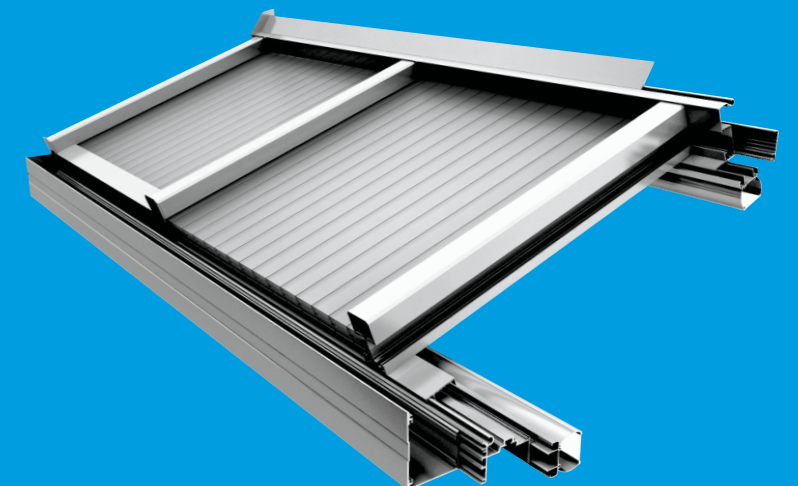

2. The *Simplicity* 35 Carport

A large domestic or commercial solution. Perfect for schools, colleges, hospitals and local Authority establishments or large span carports due to its durability, versatility, and unlimited length.

It is completely constructed from aluminium, giving you a structure with unbeatable durability together with a life expectancy of up to 25 years. This robust system is also supplied with a full 10 year guarantee.

The Simplicity 35 can be manufactured to any length to meet specific requirements and can span up to 6 metres, enabling you to cover multiple cars easily with minimum posts. It has a modern, stylish appearance and benefits from robust integral aluminium guttering which creates an attractive finish to the structure whilst also ensuring a quick installation. Furthermore, this aluminium guttering requires minimal subsequent maintenance throughout the products lifetime.

The Simplicity 35 is also the perfect veranda or canopy for commercial settings as well as private homes.

Testimonial

"Thank you very much for the carport, it looks as though it was meant to be there, and your team are a superb advert for the company: polite, hard working and happy to explain how and why things are done. A smashing team and a job well done."

Thank you. I will have no hesitation in recommending you and your company."

.....
MR JOHN VOICE
WEST SUSSEX