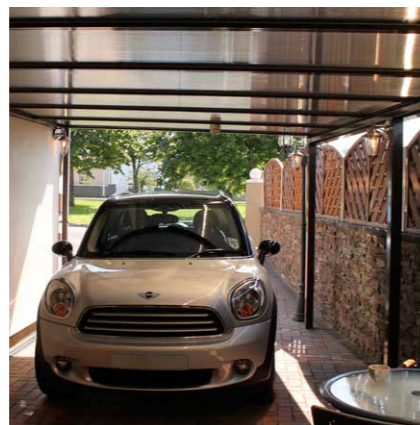

1. The *Simplicity* 16 Carport

It's simple; the *Simplicity* 16 has been developed with speed of installation, durability and cost in mind.

Due to its clever design, the *Simplicity* 16 provides a durable and attractive shade and shelter solution at our most cost-effective price. It can project up to 4 metres (subject to technical loading calculations) and has a lightweight roofing system, making it perfect for use as a carport or canopy.

The stylish modern design gives a look that is second to none, enhancing the adjoining building's aesthetics. It also offers unbeatable structural performance, simply outperforming all other carport and canopy systems pound for pound.

This highly versatile canopy and carport system offers a variety of solutions for:

- **Carports**
- **Verandas**
- **Walkway Canopies**
- **Covered Play Areas**
- **Porch Canopies**
- **Caravan Shelters**

1

Testimonial

"We are extremely pleased with this and have had nothing but excellent responses from everyone who has seen it."

MR. PEEL
BLANDFORD FORUM, DORSET