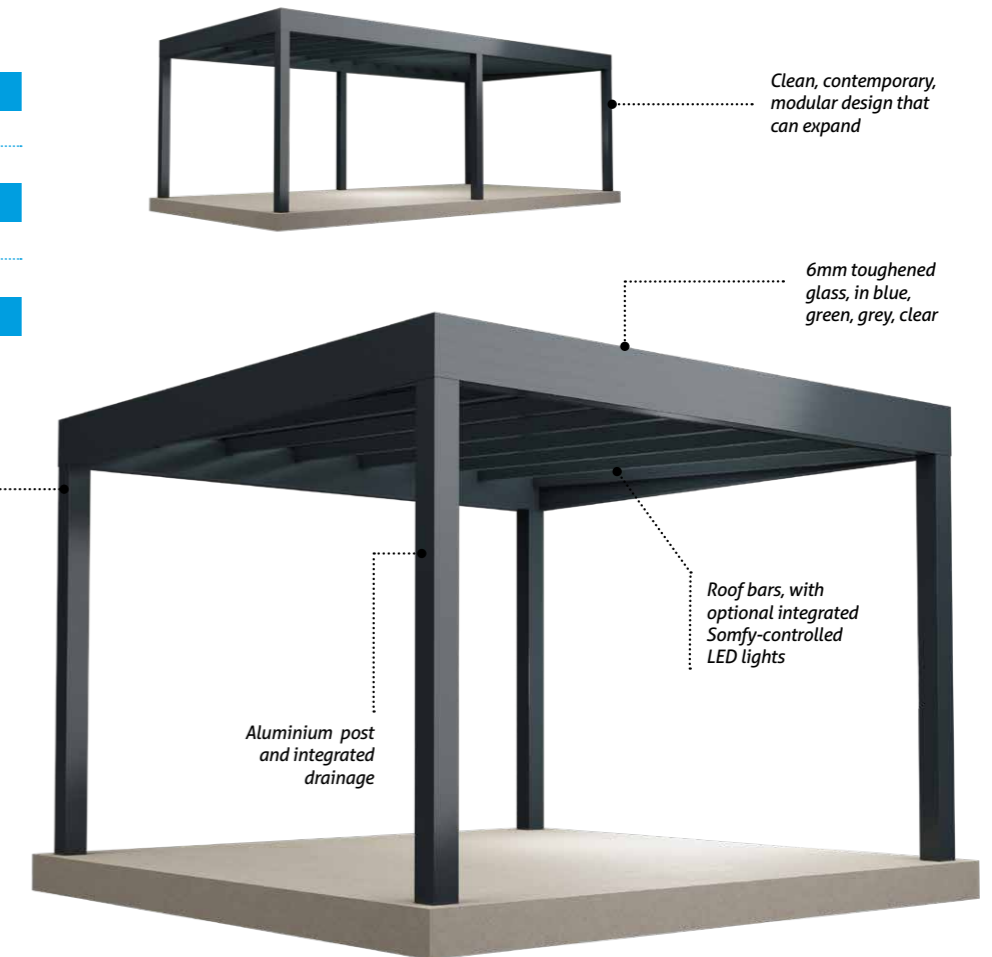

Information on the design load and maximum span limits are available on request.

Projection up to 4m

Posts Spacing

Height: Up to 3m
Spacing: Up to 4.0m

Glazing Bars Spacing

Projection: 4m
Spacing: 600mm

Pitch

Fixed Pitch, hidden from view by flat Ring Beam.