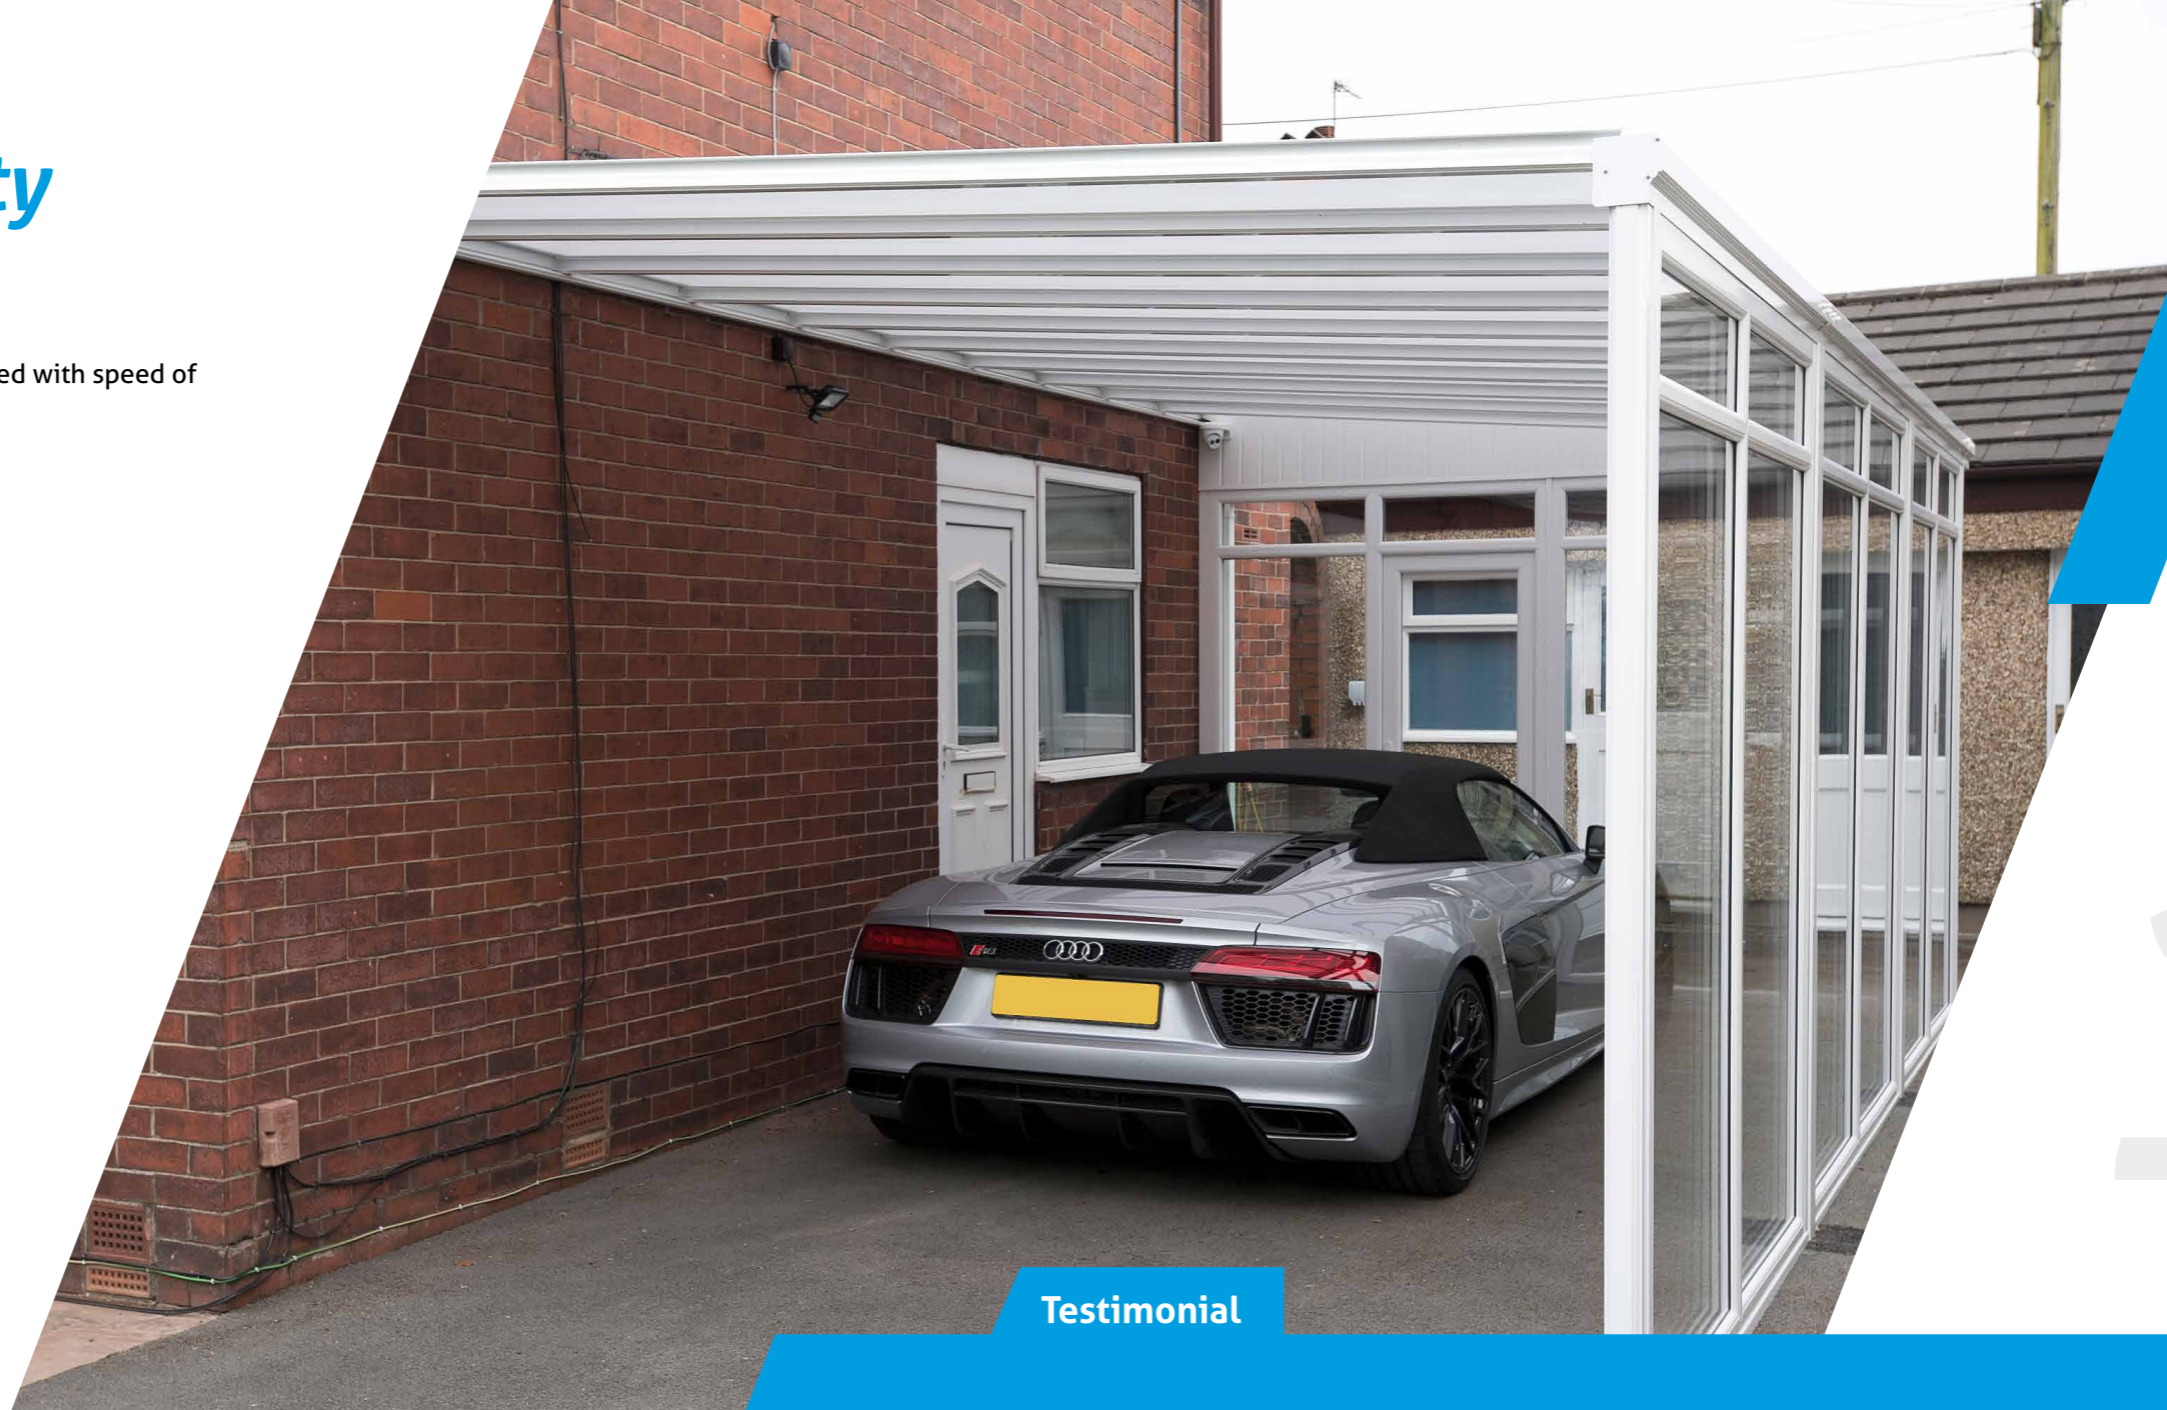

1. The *Simplicity* 16 Carport

It's simple; the *Simplicity* 16 has been developed with speed of installation, durability and cost in mind.

Due to its clever design, the *Simplicity* 16 provides a durable and attractive shade and shelter solution at our most cost-effective price. It can project up to 4 metres (subject to technical loading calculations) and has a lightweight roofing system, making it perfect for use as a carport or canopy.

The stylish modern design gives a look that is second to none, enhancing the adjoining building's aesthetics. It also offers unbeatable structural performance, simply outperforming all other carport and canopy systems pound for pound.

This highly versatile canopy and carport system offers a variety of solutions for:

- **Carports**
- **Verandas**
- **Walkway Canopies**
- **Covered Play Areas**
- **Porch Canopies**
- **Caravan Shelters**

1

Testimonial

"We are extremely pleased with this and have had nothing but excellent responses from everyone who has seen it."

MR. PEEL
BLANDFORD FORUM, DORSET