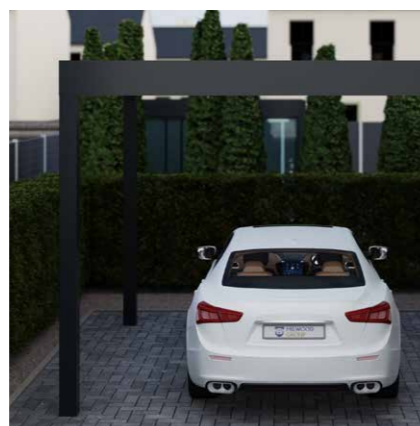

3. The *Simplicity Free* Carport

An innovative and versatile system that delivers stunning contemporary aesthetics. Ideal for use as wall-mounted or free-standing carport.

The Simplicity Free system has been created with contemporary design, flawless functionality, and ease-of-installation in mind. Named for its free-standing option, the Sim Free delivers maximum versatility to homeowners.

This truly modern structure features a quick-fit, top-fix/snap-down glazing solution to speed up the installation of the 6mm toughened glass.

With a maximum projection of 4 metres and any desired length achievable, the Simplicity Free is perfect for any veranda patio or carport area.

Constructed from aluminium and designed with the rigours of the UK weather in mind, the Simplicity Free has a sturdy 8 millimetre galvanised steel profile corner connector plate to guarantee firm installation. Engineered to last, the Sim Free has an expected lifespan of 50 years and comes with a 10-year guarantee.

Testimonial

"I love it!

Can't wait to introduce it into our range and get some orders."

NEIL
MILWOOD GROUP TRADE PARTNER