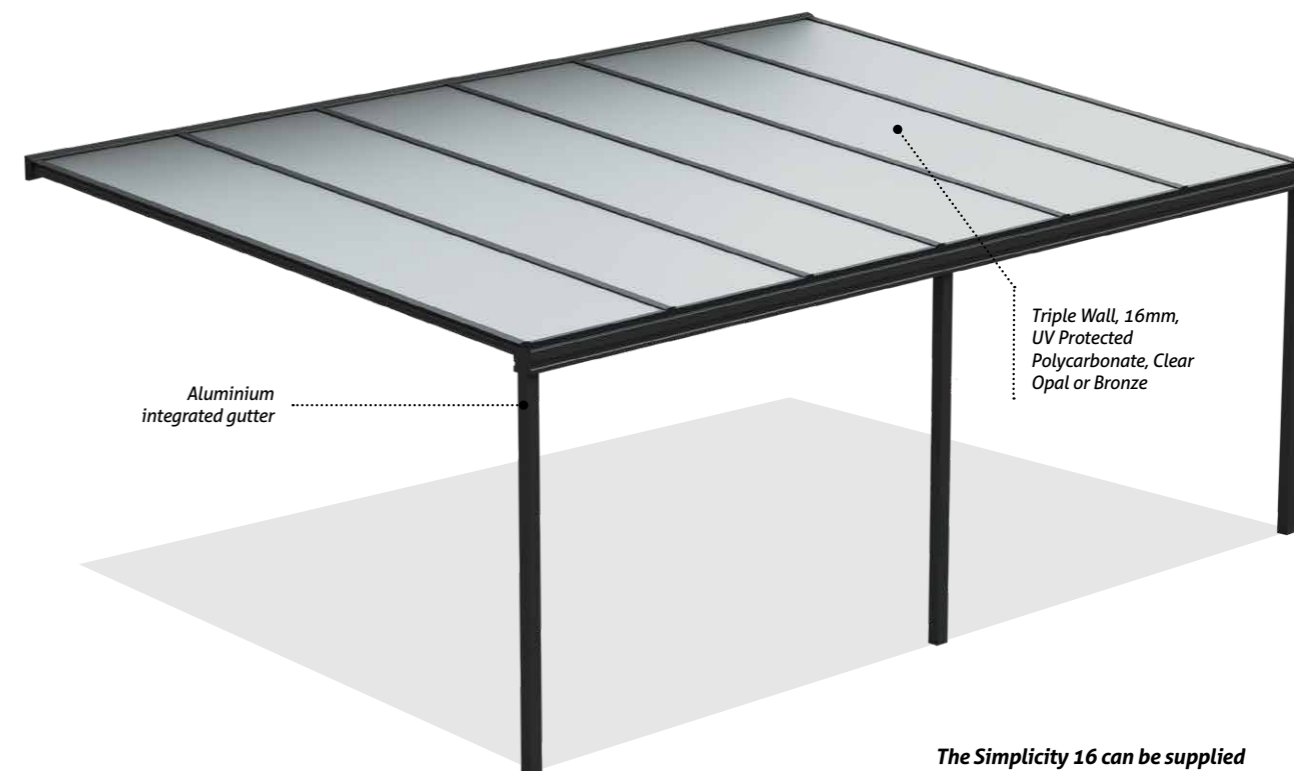

- **16mm Structured Polycarbonate Panels** – Available in a clear or opal finish
- **High UV Protection** – A layer of UV absorber is co-extruded onto our roofing panels to offer high UV protection

Information on the design load and maximum span limits are available on request.

Aluminium integrated gutter

Triple Wall, 16mm, UV Protected Polycarbonate, Clear Opal or Bronze

The Simplicity 16 can be supplied with Optional Interrelated Remote Controlled LED lighting

Optional Upgrades