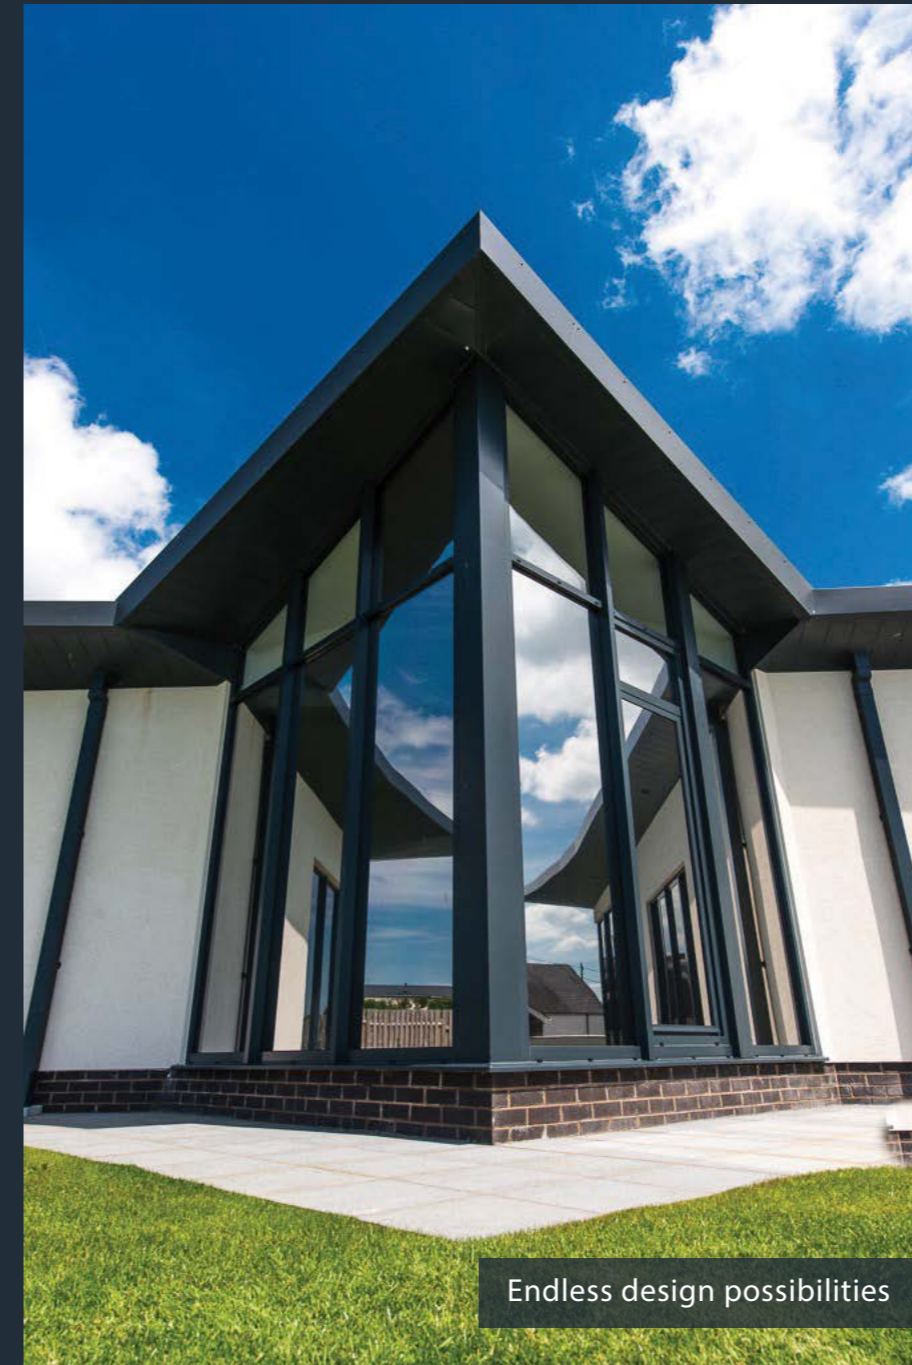

Neat and tidy external appearance

Minimal obstruction internally

Endless design possibilities