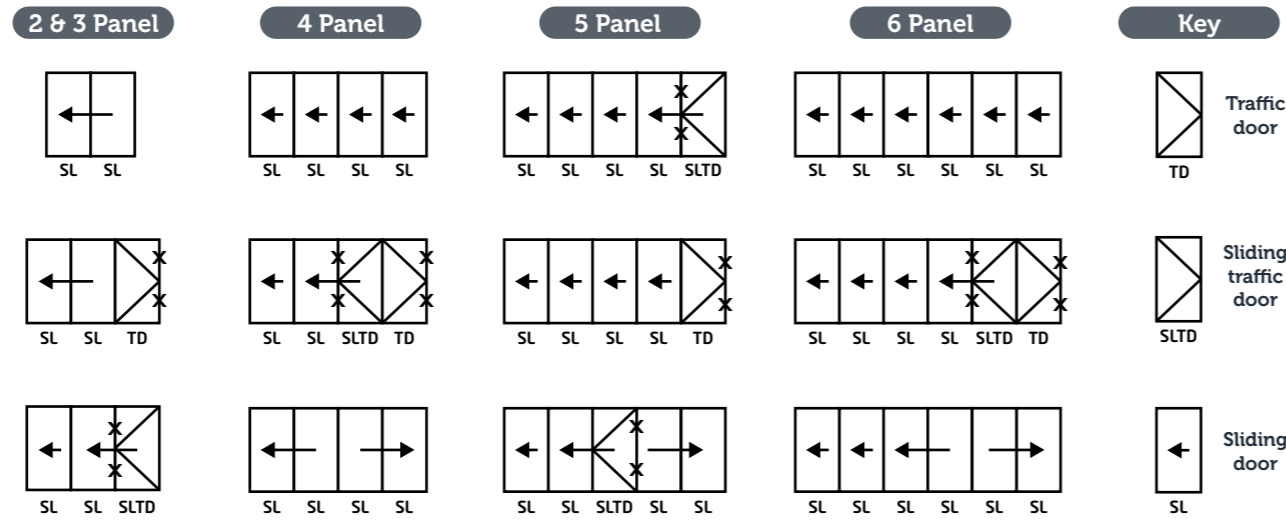

Matching aluminium systems

Open up an entire wall

Thresher and cill options

Flexible Design

Allstyle bi-folding doors take up much less room than a standard door, without the need to centre them on a supporting wall. Common door arrangements can be seen to the right of this page.

Doors can be up to 2.5 metres high and have a maximum panel width of 1200mm. Traffic doors can hinge like a conventional door or a French door.

These door arrangements are shown opening to the left but are also available opening to the right, and opening inwards or outwards.