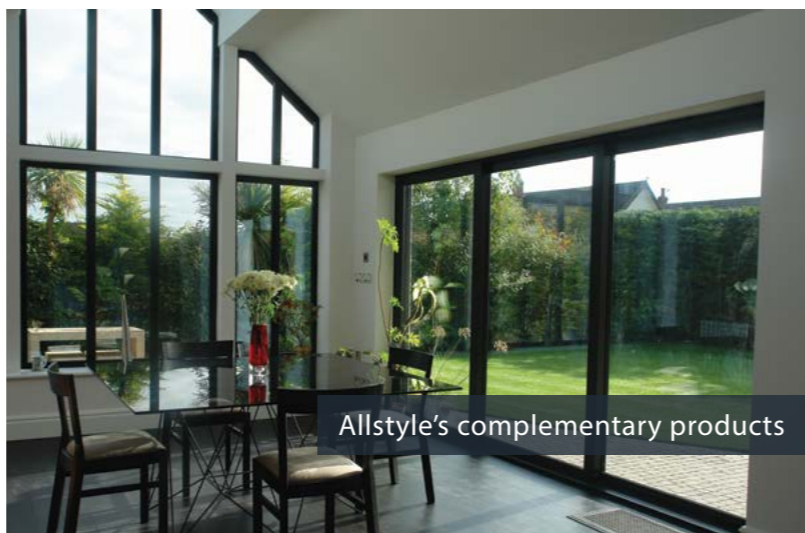

The popular 'D' handle

Allstyle's complementary products