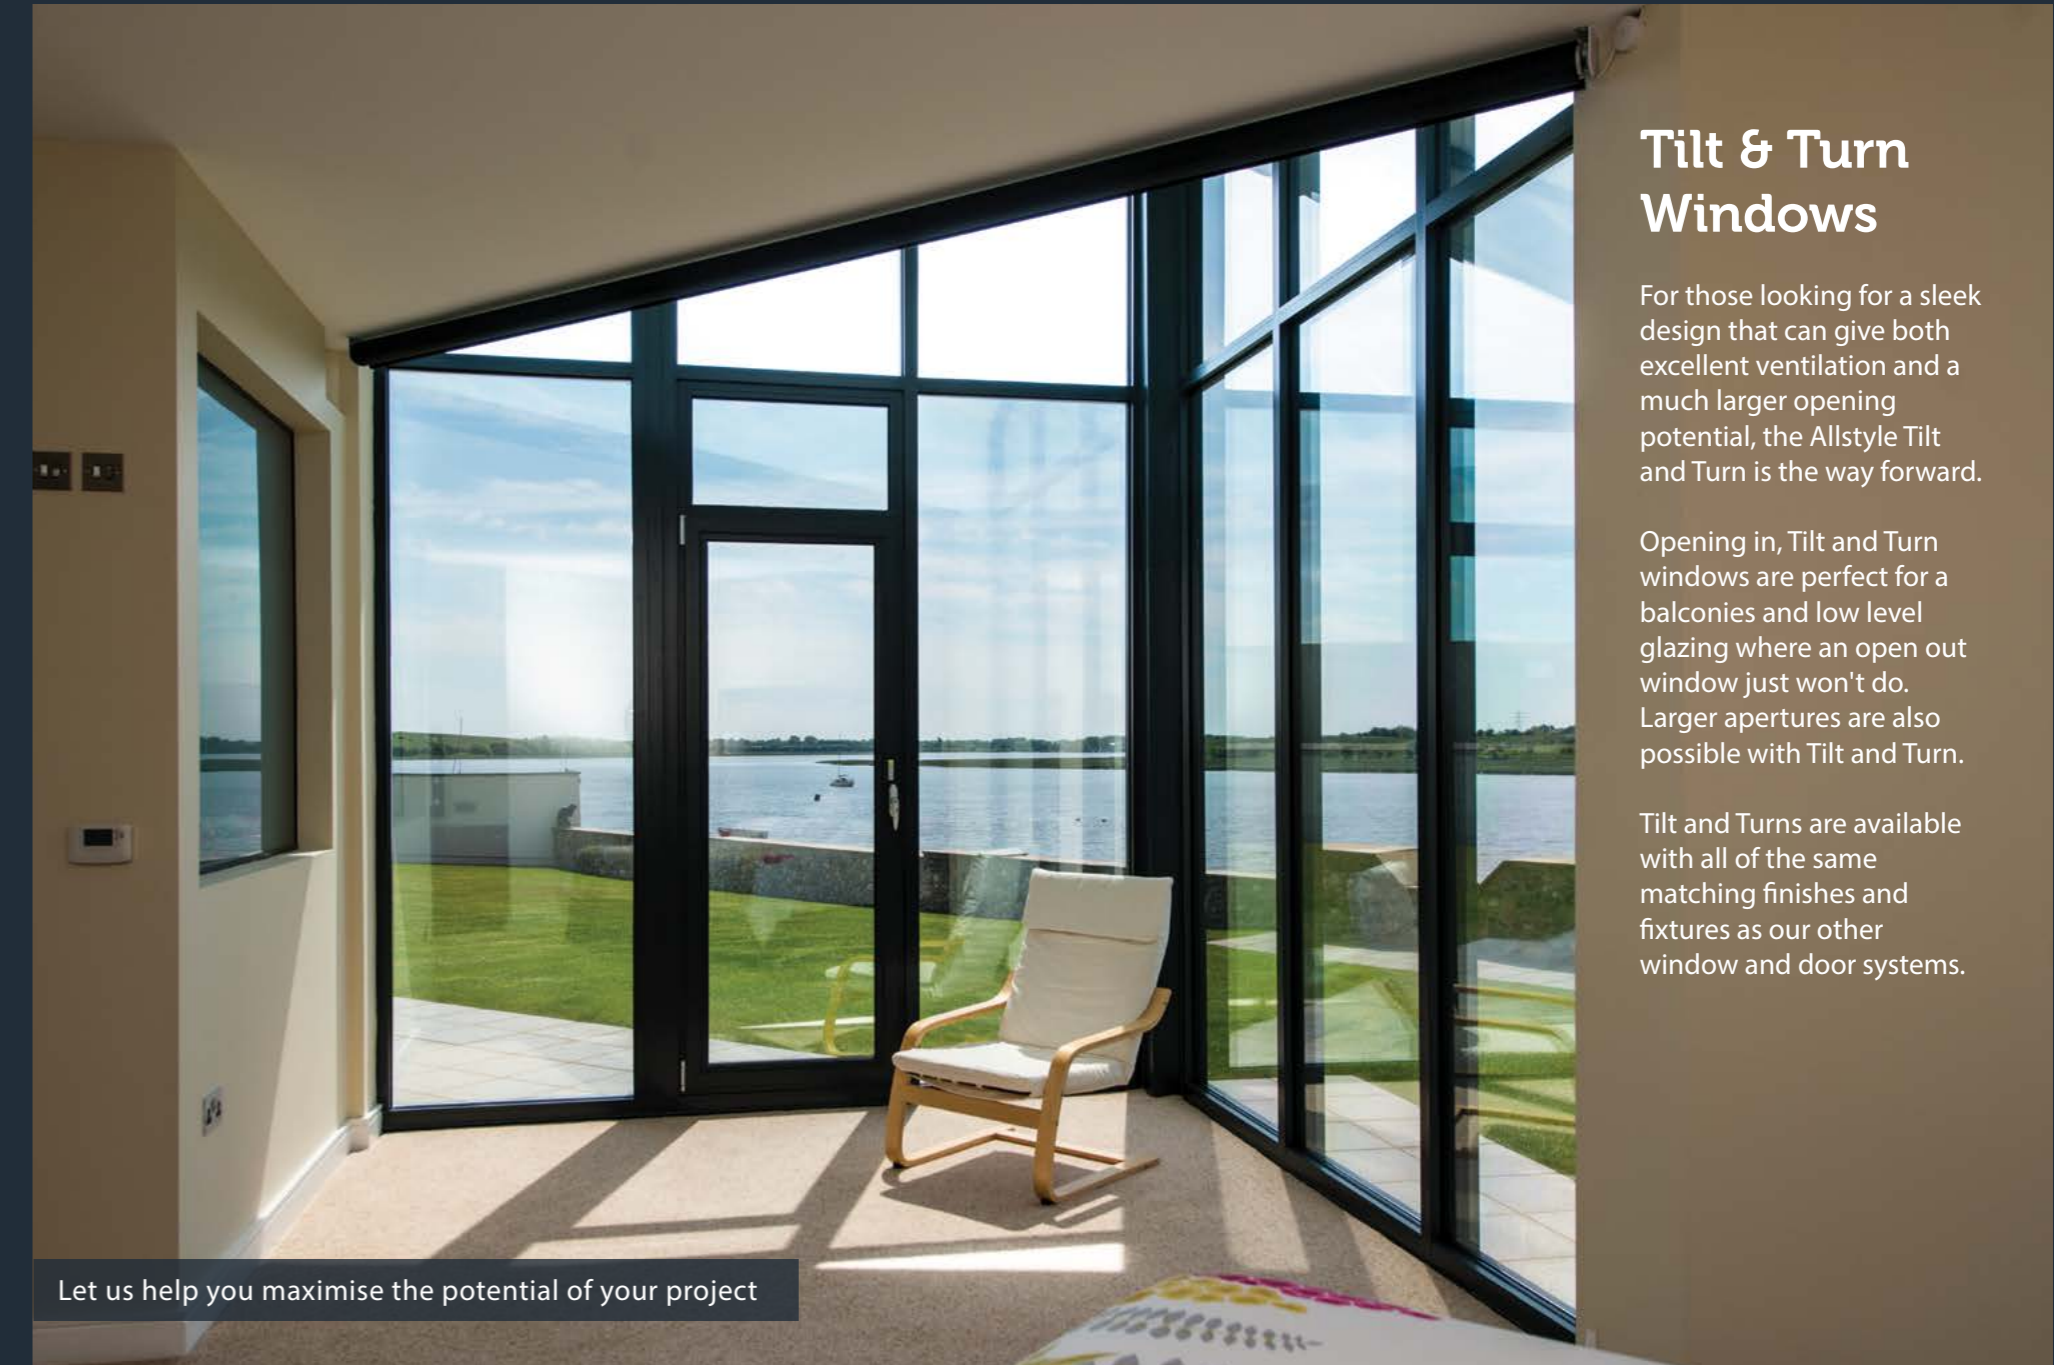

Sliding patio door with rooflight

Complete aluminium systems

Aluminium casement windows

Tilt & Turn Windows

For those looking for a sleek design that can give both excellent ventilation and a much larger opening potential, the Allstyle Tilt and Turn is the way forward.