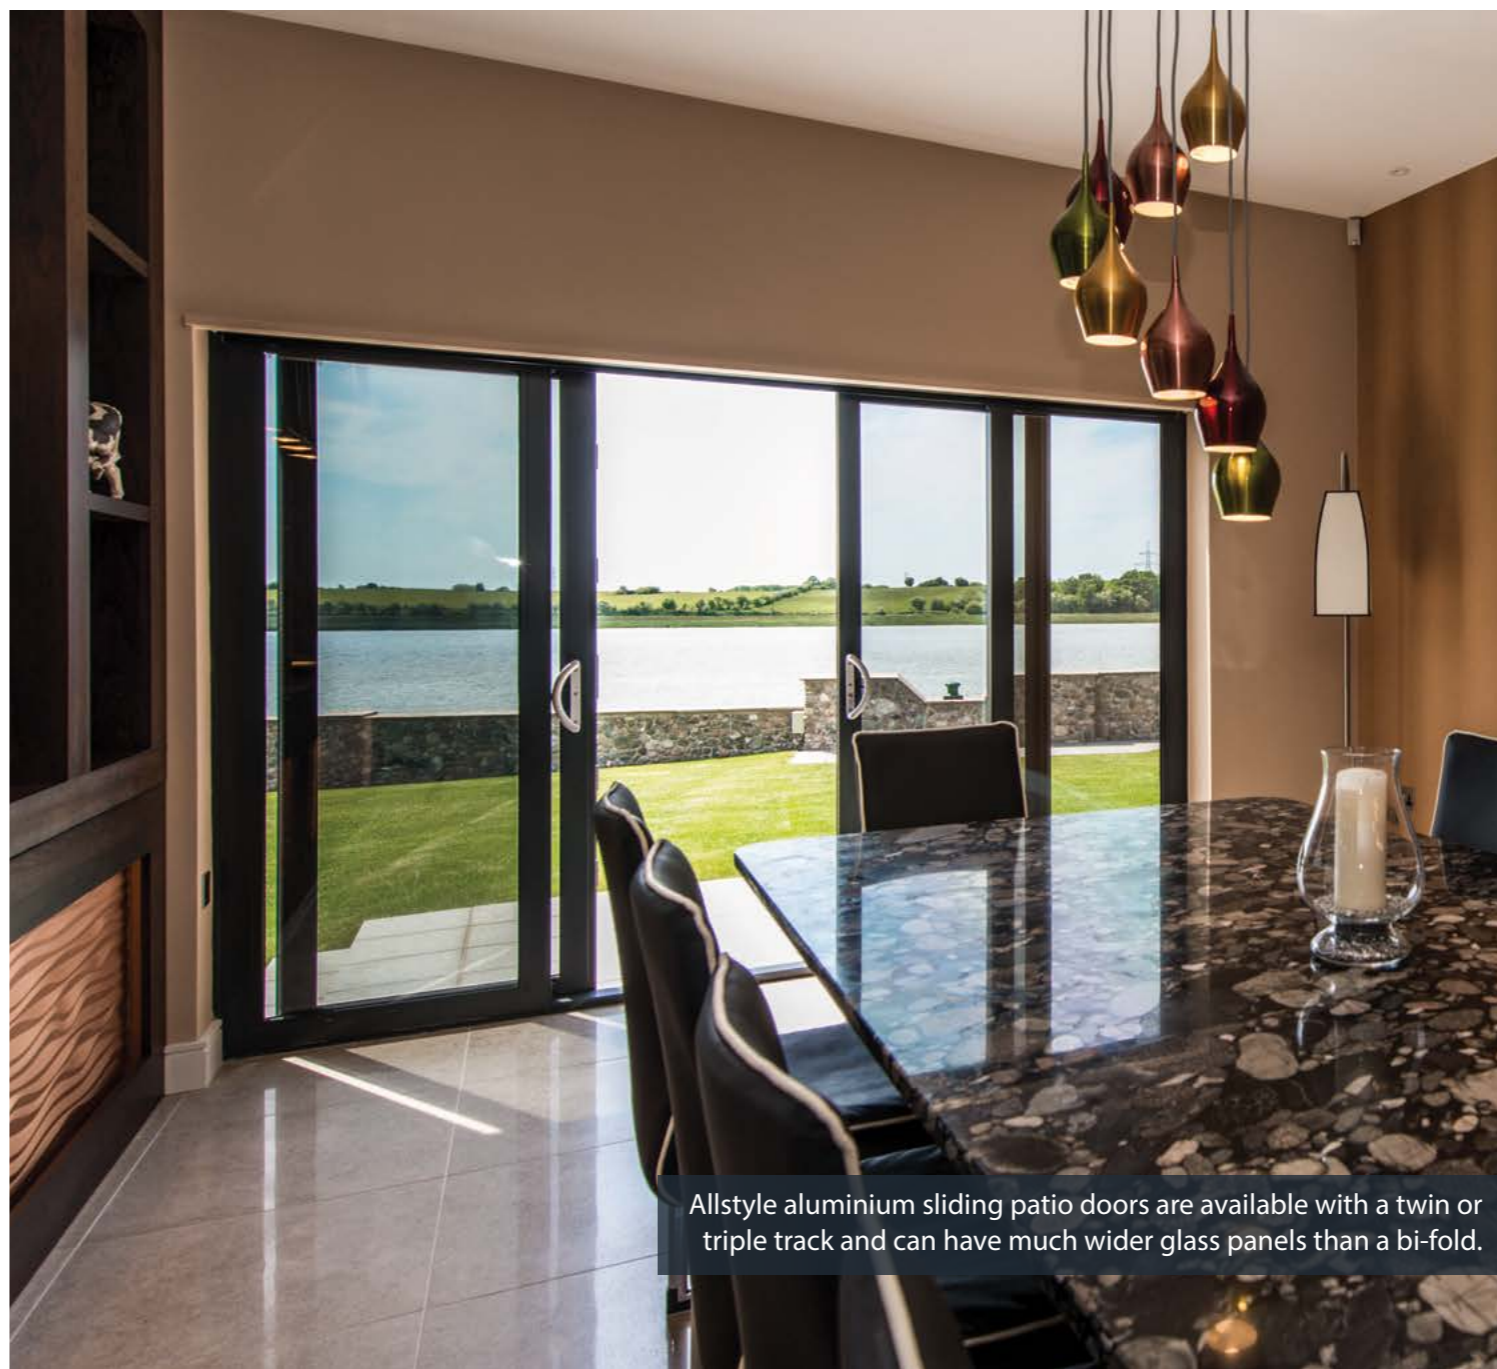

Allstyle's complementary products

Design options for any project

Allstyle aluminium sliding patio doors are available with a twin or triple track and can have much wider glass panels than a bi-fold.

Key features of our sliding patio doors:

- Designed for use as fixed lights & horizontal sliding doors in domestic and commercial applications.
- Weight limit 200Kg. Height limit 2550mm.
- 2, 3, 4 and 6 door panels available.
- Doc L 2010 compliant.
- All applications are internally glazed with square beads.
- Polyamide thermal break allowing dual colour option.
- Depth of Frame: Two track 99mm and three track 155mm.
- Glazing options from 4mm to 28mm.
- Available in a huge range of powder coated paint colours and finishes.

Sliding Patio Doors

Allstyle manufacture aluminium sliding patio doors that will give you a room with a view. By using aluminium, our patio doors can span huge glazed areas with fewer sightlines - more glass and less frame allows more natural light to pass through and for you to make the most of a great view - they are perfect for balconies.

We construct our doors from profiles with a thermal break. Robust sections enable the creation of large passageways, providing maximum natural light and panoramic views. Moveable panels that slide to the left or right sit within an outer frame and this system offers excellent flexibility - with a range of combinations that can save space and improve the aesthetic of your home.