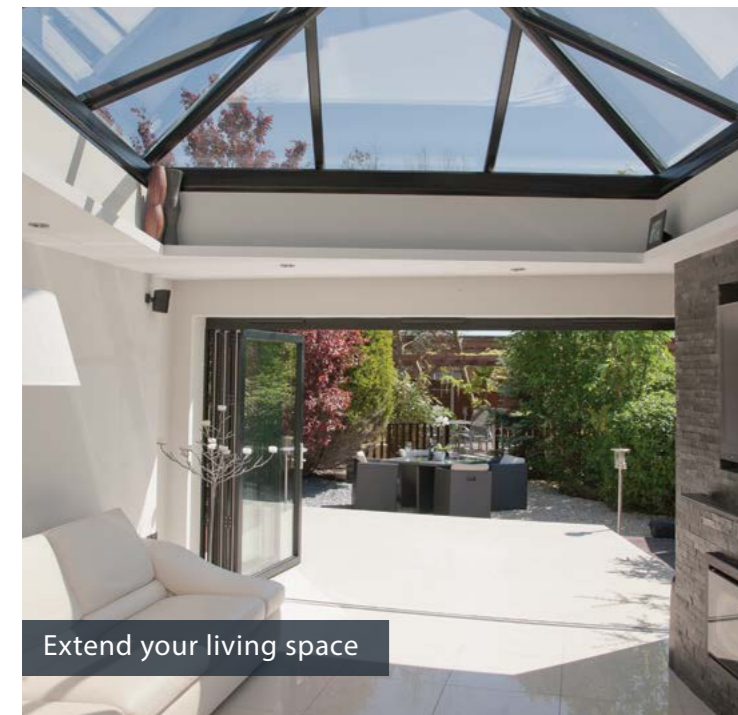

Flexible Design

Allstyle bi-folding doors take up much less room than a standard door, without the need to centre them on a supporting wall. Common door arrangements can be seen to the right of this page.

Doors can be up to 2.5 metres high and have a maximum panel width of 1200mm. Traffic doors can hinge like a conventional door or a French door.

These door arrangements are shown opening to the left but are also available opening to the right, and opening inwards or outwards.

Integrated blinds can be installed within our sealed glass units. These blinds are operated with magnetised blocks that are pushed. Simply slide blocks up and down their rails at the side to adjust the blinds.

A range of handle colour choices are available - chrome, satin silver, black, gold and white, which will complement your home beautifully. With key locking handles as standard, you can be assured of security as well as style.

We are able to powder coat to any RAL colour in both single and dual colour, and can supply a matt finish. A marine grade powder coat is also available if required.

Bifolds are available with threshold and cill options too, allowing you to seamlessly blend inside and out. Choose from a rebated (weathered) threshold or low thresher and cills.